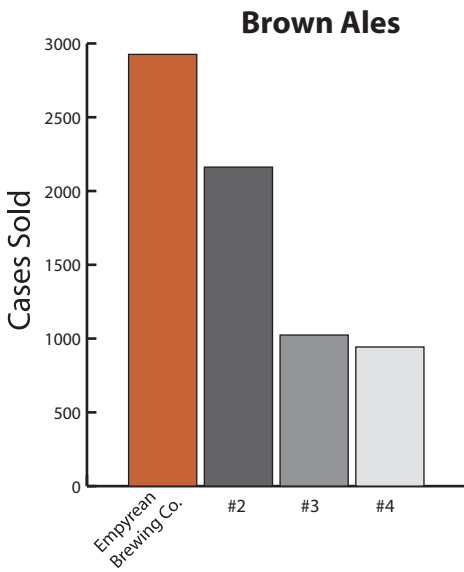

Empyrean Top Performer Sales Data

Nebraska Nielsen Scan Data 52 Weeks through 9/10/2019

Position/Category % Sales

- **#1 Brown Ales** **42%**
  Third Stone Brown
- **#1 Porters** **43%**
  Long Route Peanut Butter Porter
  Dark Side Vanilla Porter
- **#1 Milk Stouts** **34%**
  Fallen Angel Sweet Stout (Dec-March)

EMPYREAN
BREWING CO.

SALES CONTACT:

Ben Matya, 402-430-0531
bmatya@telesis-inc.com

Local Data