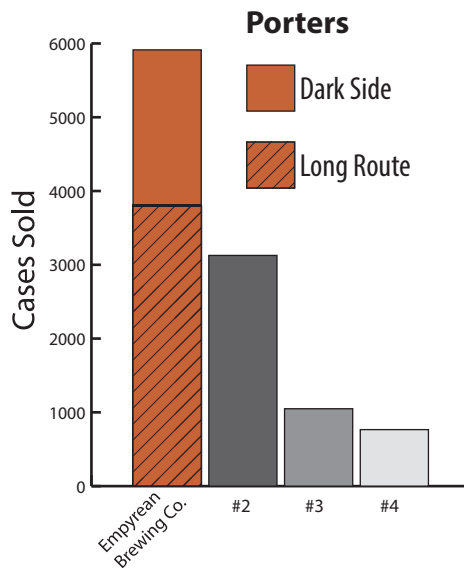

Empyrean Top Performer Sales Data

Nebraska Nielsen Scan Data 52 Weeks through 9/10/2019

Position/Category % Sales

- **#1 Brown Ales** **42%**
  Third Stone Brown
- **#1 Porters** **43%**
  Long Route Peanut Butter Porter
  Dark Side Vanilla Porter
- **#1 Milk Stouts** **34%**
  Fallen Angel Sweet Stout (Dec-March)

EMPYREAN
BREWING CO.

SALES CONTACT:

Ben Matya, 402-430-0531
bmatya@telesis-inc.com

Local Data