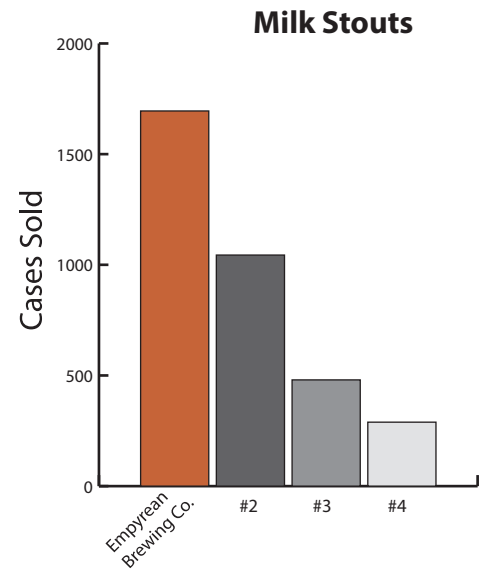

Empyrean Top Performer Sales Data

Nebraska Nielsen Scan Data 52 Weeks through 9/10/2019

Position/Category % Sales

- **#1 Brown Ales** **42%**
  Third Stone Brown
- **#1 Porters** **43%**
  Long Route Peanut Butter Porter
  Dark Side Vanilla Porter
- **#1 Milk Stouts** **34%**
  Fallen Angel Sweet Stout (Dec-March)

EMPYREAN
BREWING CO.

SALES CONTACT:

Ben Matya, 402-430-0531
bmatya@telesis-inc.com

Local Data